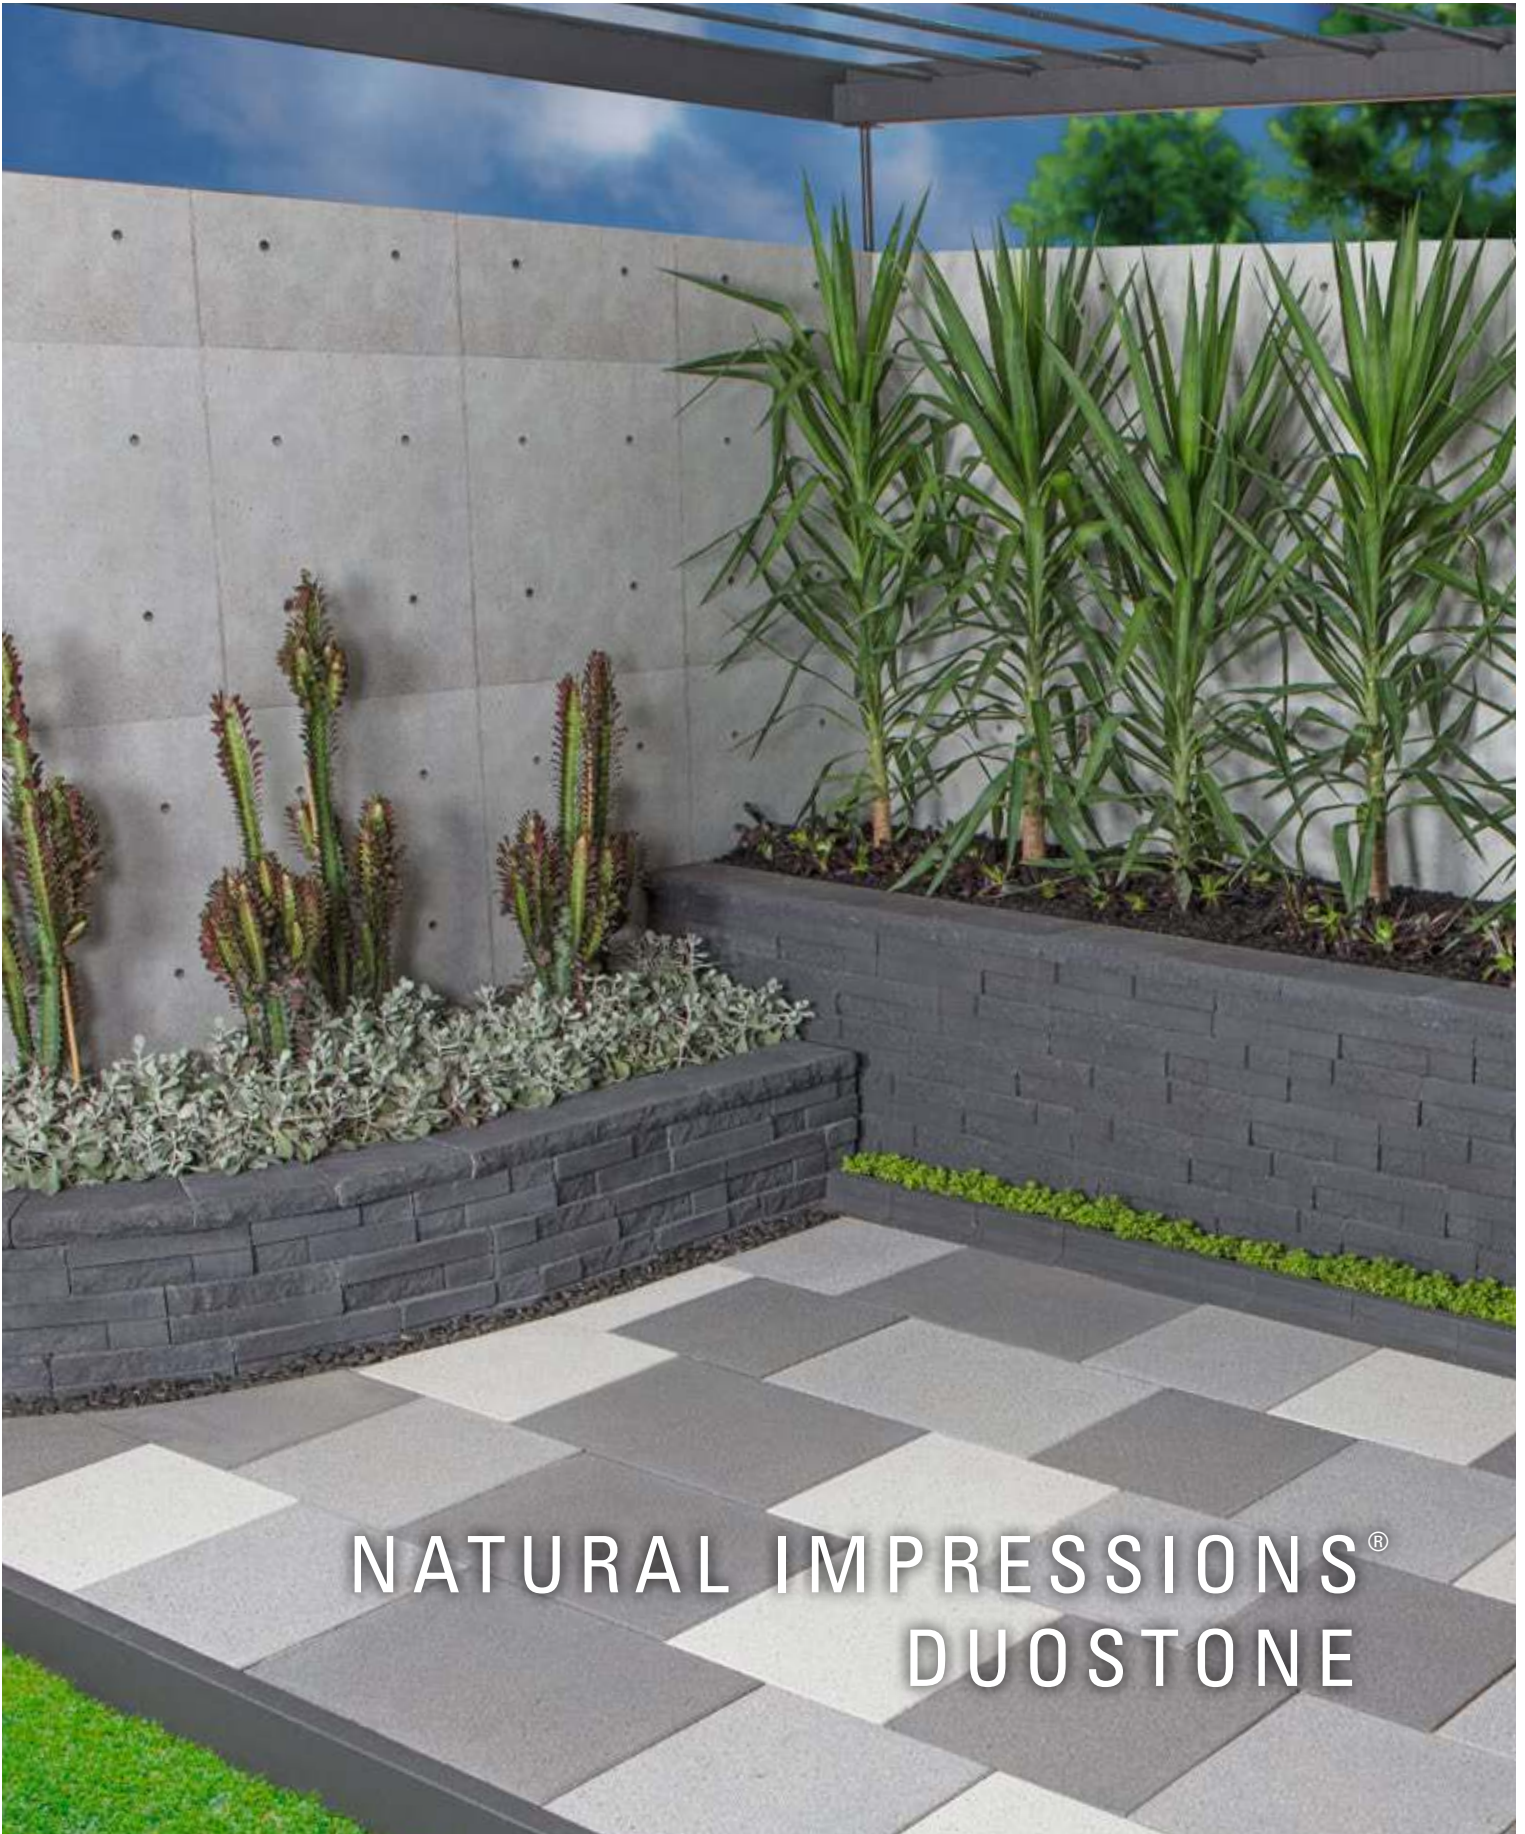

adbri MASONRY

an ADBRI company

NATURAL IMPRESSIONS[®]
DUOSTONE

Natural Impressions® Duostone

Natural Impressions® Duostone | Graphite

BENEFITS

- ✓ Contemporary profile features contrasting textural finishes on the same unit
- ✓ Three block profiles to create a random and natural looking wall
- ✓ Suitable for use with Torpedo™ Base Block

Duostone is a designer garden wall ideal for edging and retaining walls. The unique block profile features a contrast of a natural stone-like texture and a contemporary, smooth surface with the random fusion resulting in finished walls that boast a modern architectural appeal.

The new ultra rich Graphite colour is a super black crafted using premium oxides for deep colour and consistency.

RECOMMENDED FOR

Straight Walls

Curved Walls

Garden Beds

Steps

Set Back Walls

Garden Edging