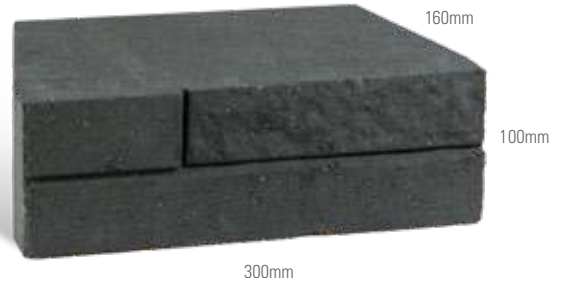

adbri MASONRY

an ADBRI company

NATURAL IMPRESSIONS[®]
DUOSTONE

Natural Impressions® Duostone

Natural Impressions® Duostone | Graphite

BENEFITS

- ✓ Contemporary profile features contrasting textural finishes on the same unit
- ✓ Three block profiles to create a random and natural looking wall
- ✓ Suitable for use with Torpedo™ Base Block

Duostone is a designer garden wall ideal for edging and retaining walls. The unique block profile features a contrast of a natural stone-like texture and a contemporary, smooth surface with the random fusion resulting in finished walls that boast a modern architectural appeal.

The new ultra rich Graphite colour is a super black crafted using premium oxides for deep colour and consistency.

RECOMMENDED FOR

Straight Walls

Curved Walls

Garden Beds

Steps

Set Back Walls

Garden Edging

AVAILABLE PRODUCTS

Natural Impressions® Duostone
33.33 units per m²

Natural Impressions® Duostone Cap
3.33 units per m²

Maximum unreinforced height 700mm plus cap (7 courses)

'Remember to knock off the lug on the first course to ensure a level and stable wall'